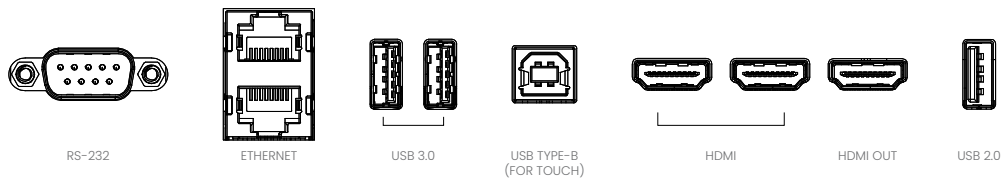

DMS

Device Management Solution centrally oversees all displays to get real-time status information, deploy OTA updates & more.

INPUT AND OUTPUT TERMINALS

FRONT I/O

BOTTOM I/O

SIDE I/O

DIMENSIONS (MM)

© 2023 BenQ Corp. Specifications may vary by region, please visit your local stores for details. Actual product's features and specifications are subject to change without notice. This material may include corporate names and trademarks of third parties which are the properties of the third parties respectively.