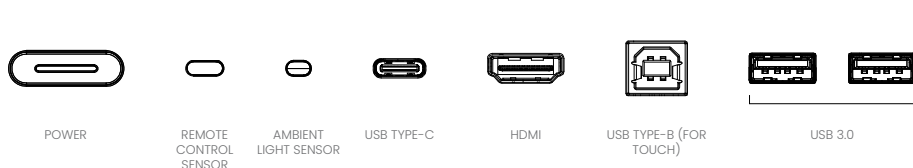

X-Sign Broadcast

Announcement system with cross-campus communication. Send visual alerts, warnings, videos to all or one specific device.

AMS

Account Management System to conveniently load and access your account and cloud storage from any BenQ display.

DMS

Device Management Solution centrally oversees all displays to get real-time status information, deploy OTA updates & more.

INPUT AND OUTPUT TERMINALS

FRONT I/O

BOTTOM I/O

SIDE I/O

DIMENSIONS (MM)

© 2023 BenQ Corp. Specifications may vary by region, please visit your local stores for details. Actual product's features and specifications are subject to change without notice. This material may include corporate names and trademarks of third parties which are the properties of the third parties respectively.