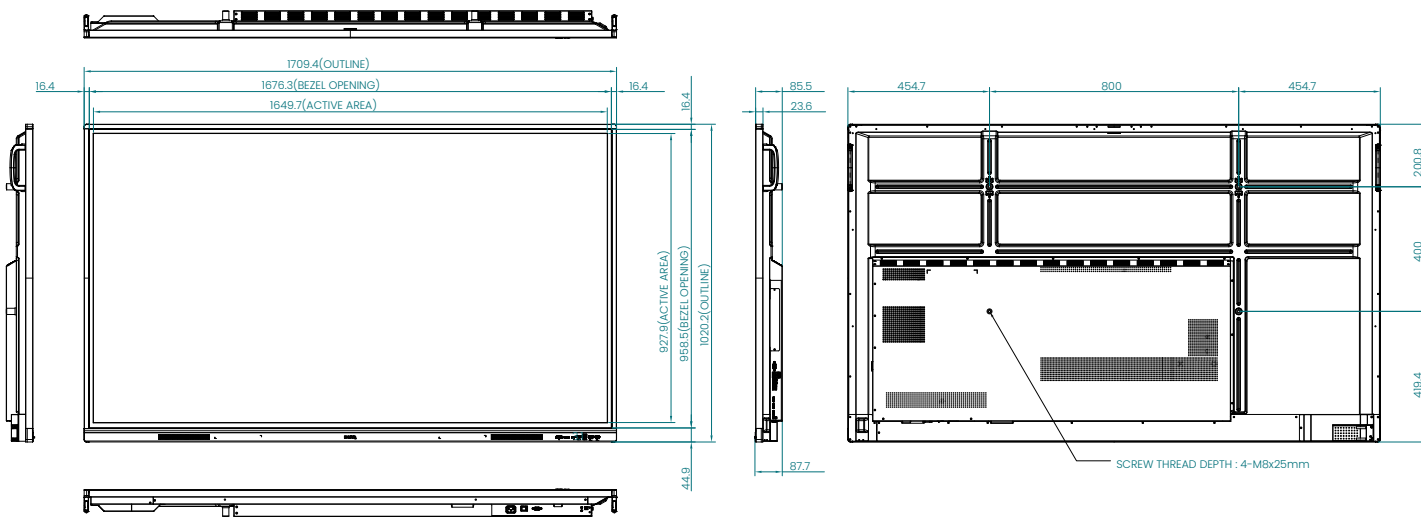

DMS

Device Management Solution centrally oversees all displays to get real-time status information, deploy OTA updates & more.

INPUT AND OUTPUT TERMINALS

FRONT I/O

BOTTOM I/O

SIDE I/O

DIMENSIONS (MM)

© 2023 BenQ Corp. Specifications may vary by region, please visit your local stores for details. Actual product's features and specifications are subject to change without notice. This material may include corporate names and trademarks of third parties which are the properties of the third parties respectively.